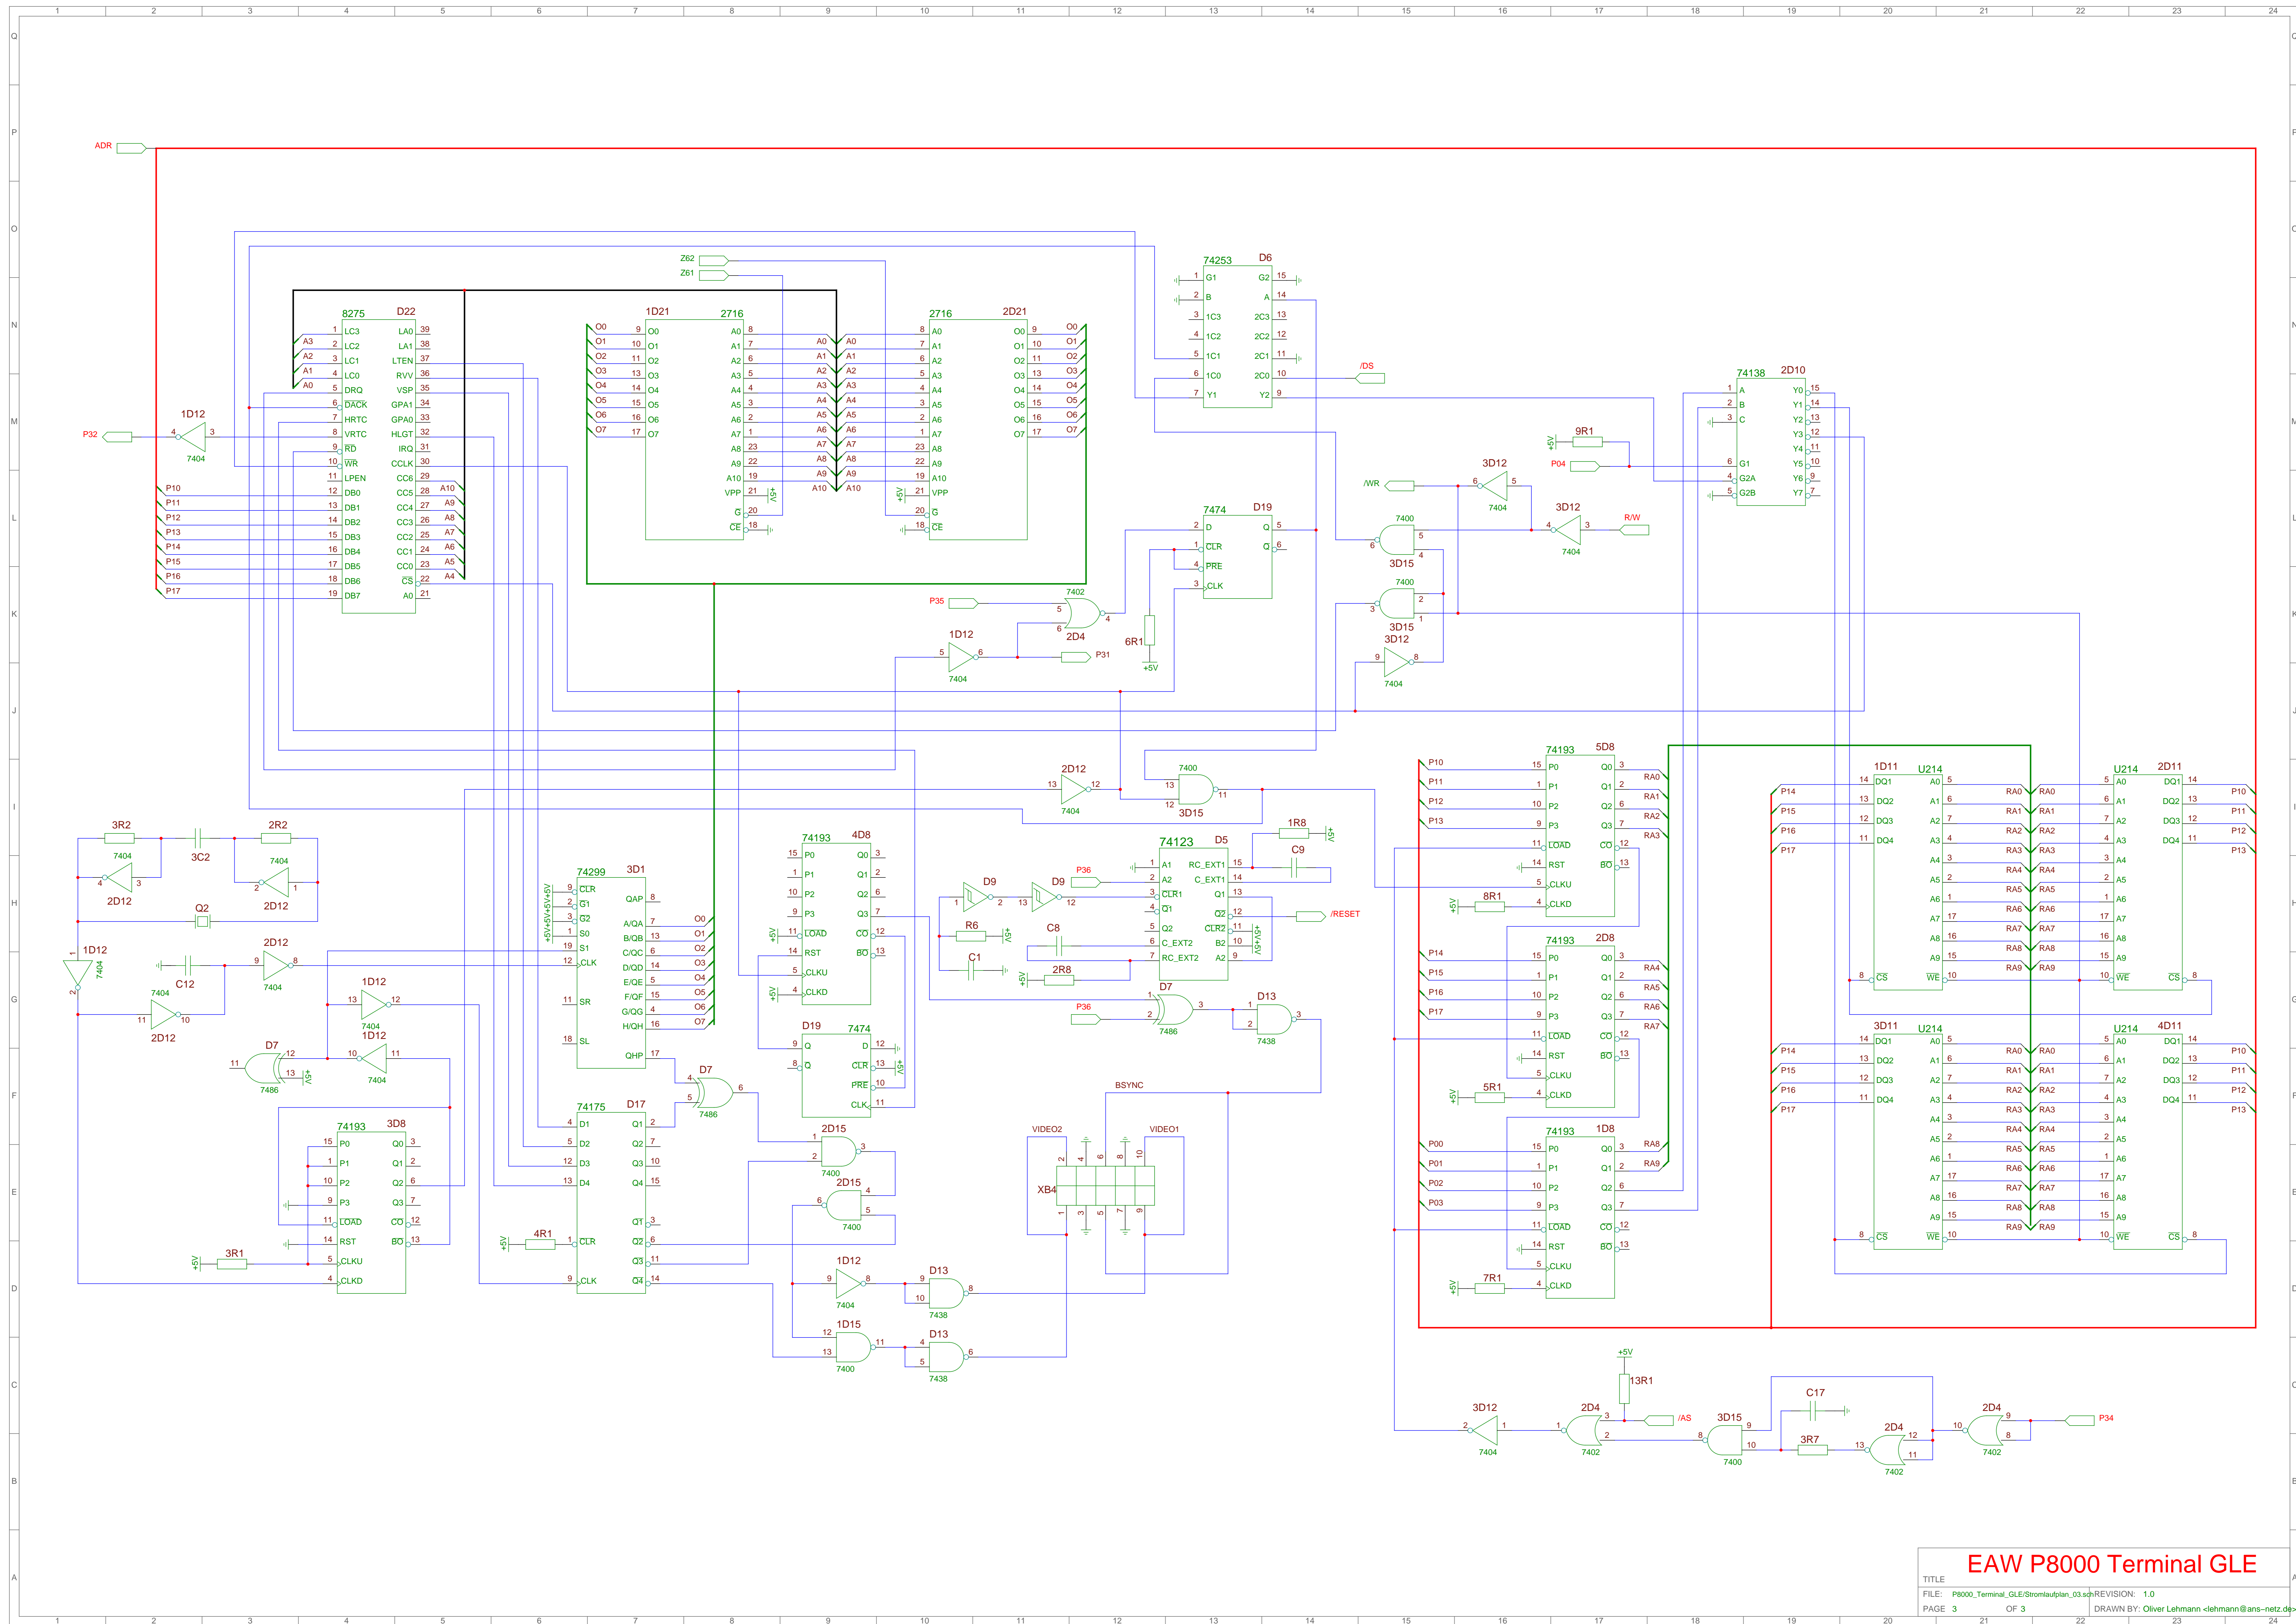

EAW P8000 Terminal GLE

TITLE	
FILE: P8000_Terminal_GLE/Stromlaufplan_01.sch	REVISION: 1.0
PAGE 1	OF 3
DRAWN BY: Oliver Lehmann <lehmann@ans-netz.de>	

EAW P8000 Terminal GLE

EAW P8000 Terminal GLE