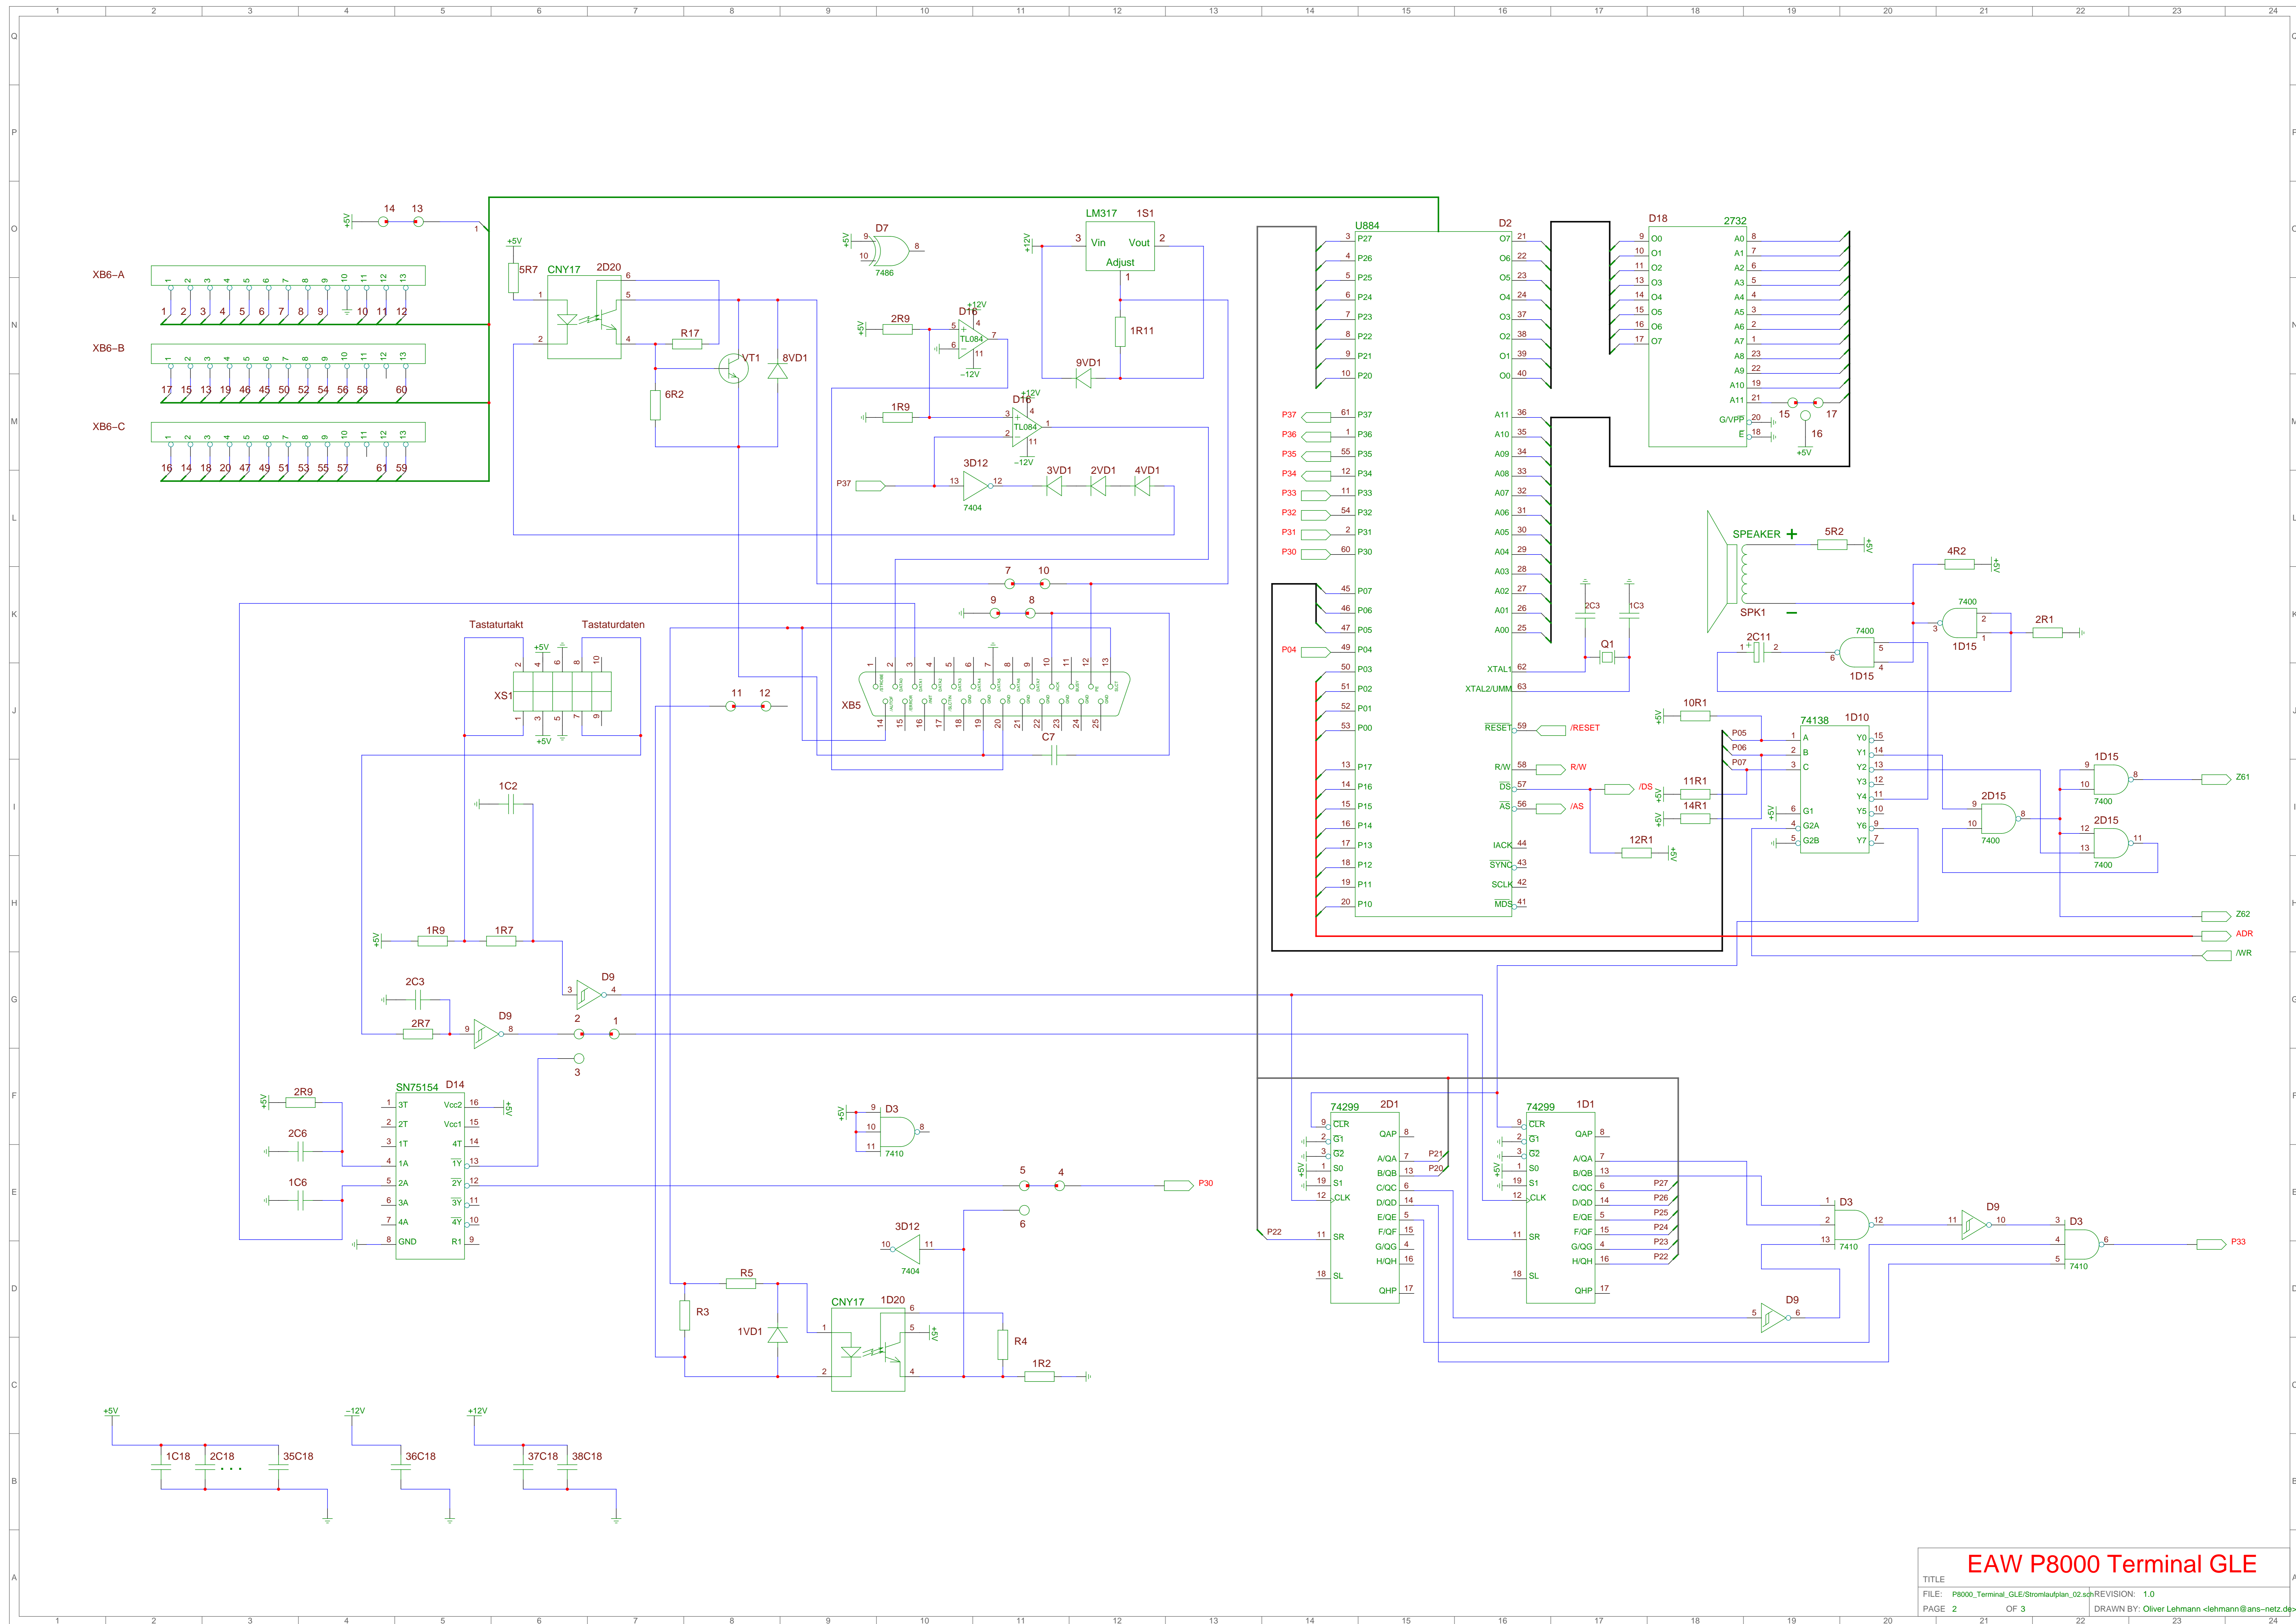

EAW P8000 Terminal GLE

TITLE	
FILE: P8000_Terminal_GLE/Stromlaufplan_01.sch	REVISION: 1.0
PAGE 1	OF 3
DRAWN BY: Oliver Lehmann <lehmann@ans-netz.de>	

EAW P8000 Terminal GLE

EAW P8000 Terminal GLE